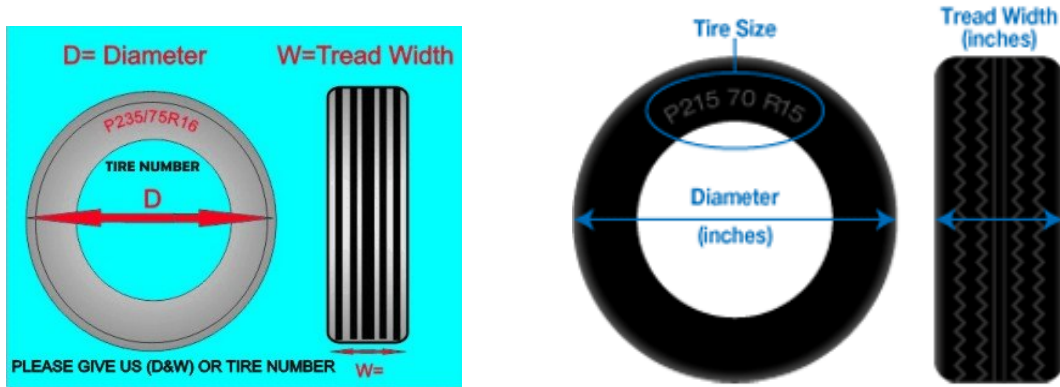

### Products Description

This Spare Tire Cover was printed on a heavy-weight Marine Vinyl that will last a long time. The side band is attached to the face with upholstered vinyl welting not a cheap plastic reproduction. The tire cover is held on by a strong shock cord sewn into the back edge. Available in black only.

[You may order a 22" to a 35" diameter cover. It will come to you as an exact fit cover.](#)

The item will be shipped 1 business days or less, after we receive your payment and Tire Size and payment.

[Pick out your size and put it in the drop down box above.](#)